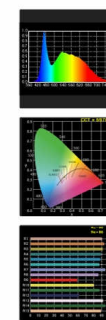

**PATENT
PRODUCT!**

SUPER SLIM LED VIDEO LIGHT

DV-80SL & DV-80V

Model	DV-80SL	DV-80V
No. of LED Bulbs	80pcs	
Power	15W	
Color Temperature	3200-5600K	5600K
Control	Variable	
Angle	90°	
Power Source	AC Adaptor(DC 7.4V / 3A)	
Battery	NP-F550 / 750 / 960	
Size	L200 x W140 x H12 mm	

New!

The new DV-80SL & DV-80V are from the SL (SLIM) series LED panel. It is designed to be small, slim, and easy to carry around. The mirror-like diffuser plate helps to provide soft and even illumination for both photo and video shooting. DV-80SL is built with duo-color temperature for user to adjust step-less from 3200K warm light to 5600K day light. DV-80V is in 5600K day light with step-less dimmer. Both models are with an amazing high CRI of Ra 95 and surely will bring you out for a true color world.

ACCESSORIES

**PATENT
PRODUCT!**

PROFESSIONAL LED PANEL

RX-12T / RX-18T

The new Roll-Flex LED light is developed with the latest LED technology to perform rollable and flexible movement with a thickness of only 10mm. The Roll-Flex comes in two sizes 30 x 45cm / 45 x 60cm to aim for all kinds of shootings and microfilming. It is handy lightweight and easy to carry around which is great to use as your no-sunlight reflector or as a fill light. With the help of the optional clamp, user could mount the Roll-Flex LED light on a light stand in order to use as a LED panel.

Model no.	RX-12T	RX-18T
Power	34W	55W
LED	432pcs	726pcs
Power Source	DC 14.8V or AC 15V 5A	
Size	12"x18" (30x45CM)	18"x24" (45x60CM)
Thickness	10mm	15mm
CCT	5600K	
Dimmer	Yes	
CRI	Ra90	
LUX(0.5m)	3723	
LUX(1m)	1023