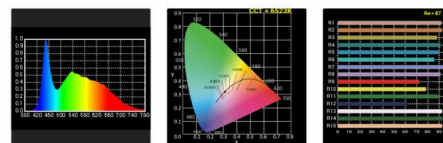

MIRR SERIES

PROFESSIONAL LED PANEL

PATENT PRODUCT!

LPL-1602T

As one of the MIRR collection series, LPL-1602T is also designed to be slim and light in weight. With 2 cm thickness metal housing, it maintains its powerful output at 32W. LEDs are in 5600K standard color temperature and HIGH CRI of 93Ra. Aluminum housing and long lifespan of LEDs allow LPL-1602T deliver outstanding performance constantly.

NEW!

Model	LPL-1602T
No. of LED bulbs LED	160 pcs
Power	32W
Color Temperature	5600K
Control	Variable
Angle	100°
CRI (Ra)	91
Illuminance	506Lux
Power Source	AC Adaptor(15V 5A)
Size	38 x 26 x 2 cm

LPL-1602T-K3

3pcsxLPL-1602T 1pcsxWPC-3.1

PROFESSIONAL LED PANEL

PATENT PRODUCT!

LPL-2802T

LPL-2802T being one of the MIRR collection series inherits slim and light weight as main characteristics. The light is well protected under metal housing. Color temperature in 5600K, mirror-like diffuser plate and HIGH CRI make it valuable for portrait photography. The external remote controller further improves light adjustment experience. 2 lights kit is available and come with crash-proof bag for your outdoor photography work.

NEW!

Model	LPL-2802T
No. of LED bulbs LED	280 pcs
Power	56W
Color Temperature	5600K
Control	Variable
Angle	100°
CRI (Ra)	91
Power Source	AC Adaptor (15V 5A)
Size	10 x 96 x 2 cm
Optional Accessories	lithium battery

LPL-2802T-K2

2pcsxLPL-2802T
1pcsxBGE-10