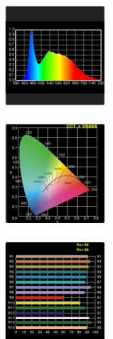

PATENT PRODUCT!

PROFESSIONAL LED STICK

SABER TWO

Saber Two is a handheld LED light stick with mutual control technology. It is designed with A, B, C three group control channels in order to adjust multiple lights simultaneously or in groups. 4 color temperatures are preset in 3200K / 5000K / 5600K and 8000K. LED beads are with High CRI 95 and lifespan 50000 hours. SA2 can be used with Li-ion batteries (F550/750/970) or with adaptors as power source. Multiple SA2 can be connected together to create different light source which is suitable for portrait.

Model	Saber Two(SA2)
No. of LED Bulbs	288 pcs
Power	17W
Color Temperature	3200 / 5000 / 5600 / 8000K
Control	Variable
Angle	60°
Power Source	AC Adaptor (9V 3A)
Size	L505 x W60 x H60 mm
Mutual control	yes

SA2-K1

- 1x SA2 • 1x NP-F750(with charger) • 1x SA2-BAG
- 1x MP-155A • 1x AC Adaptor (9V 3A)

SA2-BD

PATENT PRODUCT!

PROFESSIONAL 3 IN 1 LED STICK

SABER3+SA3-B

The Falcon Eyes SABER-3 is a 3-in-1 LED stick light which gives you a lightweight illumination in LED stick & LED ring style, as well as a portable battery charger of 4600mAh for your phone or camera.

The SABER 3 is designed with a very lightweight housing of only 0.602kg (with SA3-B power supply), it is developed with 88pcs of LED which generates a power of 15W with a working time of 1.5 hrs in maximum power. With the help of the rotatable filter, it gives you both warm light 3200k and daylight 5600k.

DVR-112V+SA3-B

The interesting feature about the SA3-B portable power supply is that it could also work with the DVR-112V ring light to give you a shadow free macro-experience, it weights only 0.52kg (with SA3-B power supply). Another useful feature of SA3-B is that it is a portable battery pack for charging your phone or camera with the help of the included accessories and cable.