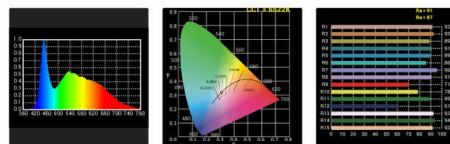

MIRR SERIES

PROFESSIONAL LED PANEL

PATENT PRODUCT!

LPL-1602T

As one of the MIRR collection series, LPL-1602T is also designed to be slim and light in weight. With 2 cm thickness metal housing, it maintains its powerful output at 32W. LEDs are in 5600K standard color temperature and HIGH CRI of 93Ra. Aluminum housing and long lifespan of LEDs allow LPL-1602T deliver outstanding performance constantly.

NEW!

Model	LPL-1602T
No. of LED bulbs LED	160 pcs
Power	32W
Color Temperature	5600K
Control	Variable
Angle	100°
CRI (Ra)	91
Illuminance	506Lux
Power Source	AC Adaptor(15V 5A)
Size	38 x 26 x 2 cm

LPL-1602T-K3

3pcsxLPL-1602T 1pcsxWPC-3.1

PROFESSIONAL LED PANEL

PATENT PRODUCT!

LPL-2802T

LPL-2802T being one of the MIRR collection series inherits slim and light weight as main characteristics. The light is well protected under metal housing. Color temperature in 5600K, mirror-like diffuser plate and HIGH CRI make it valuable for portrait photography. The external remote controller further improves light adjustment experience. 2 lights kit is available and come with crash-proof bag for your outdoor photography work.

NEW!

Model	LPL-2802T
No. of LED bulbs LED	280 pcs
Power	56W
Color Temperature	5600K
Control	Variable
Angle	100°
CRI (Ra)	91
Power Source	AC Adaptor (15V 5A)
Size	10 x 96 x 2 cm
Optional Accessories	lithium battery

LPL-2802T-K2

2pcsxLPL-2802T
1pcsxBGE-10