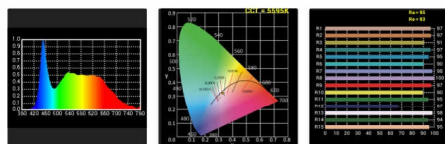

NEW!

Model	LPL-2802T
No. of LED bulbs LED	280 pcs
Power	56W
Color Temperature	5600K
Control	Variable
Angle	100°
CRI (Ra)	91
Power Source	AC Adaptor (15V 5A)
Size	10 x 96 x 2 cm
Optional Accessories	lithium battery

New!

The new DV-80SL & DV-80V are from the SL (SLIM) series LED panel. It is designed to be small, slim, and easy to carry around. The mirror-like diffuser plate helps to provide soft and even illumination for both photo and video shooting. DV-80SL is built with duo-color temperature for user to adjust step-less from 3200K warm light to 5600K day light. DV-80V is in 5600K day light with step-less dimmer. Both models are with an amazing high CRI of Ra 95 and surely will bring you out for a true color world.