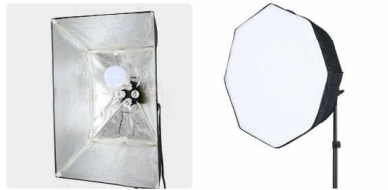

ML-LED45F (45W)

PATENT PRODUCT!

TRIPLE POWER CONICAL SNOOT

LPSA-BOT

The new LPSA-BOT conical snoot is mainly designed for LED lighting, it could dramatically increase the exposure value (EV) of about 3 times more than its original (when zoomed), which could be a good help during all types of video filming and photo shooting. It's designed with the concept of snoot for producing concentrated light projection.