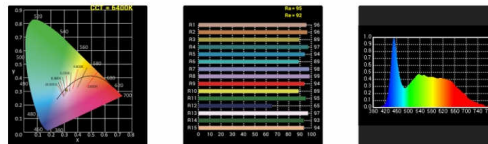

SABER TWO

Saber Two is a handheld LED light stick with mutual control technology. It is designed with A, B, C three group control channels in order to adjust multiple lights simultaneously or in groups. 4 color temperatures are preset in 3200K / 5000K / 5600K and 8000K. LED beads are with High CRI 95 and lifespan 50000 hours. SA2 can be used with Li-ion batteries (F550/750/970) or with adaptors as power source. Multiple SA2 can be connected together to create different light source which is suitable for portrait.

Model	Saber Two(SA2)
No. of LED Bulbs	288 pcs
Power	17W
Color Temperature	3200 / 5000 / 5600 / 8000K
Control	Variable
Angle	60°
Power Source	AC Adaptor (9V 3A)
Size	L505 x W60 x H60 mm
Mutual control	yes