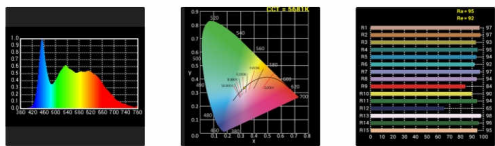

ML-LED12 / ML-LED20

ML-LED20 is Falcon Eyes new LED bulb which can work with E27 base fluorescent fixtures like LHD-B series & LH-ESB series.

ML-LED20 is a 20W LED bulb which can generate brightness equals to 30W fluorescent lamp. With high CRI reading of 95+, it can benefit photography job with high quality lighting. The lifespan of ML-LED20 is 50000+ hours which is times better than traditional fluorescent lamp.

Model	ML-LED12	ML-LED20
Power	12W	20W
CRI	95+	
CCT	5600K	
Lifespan	50000H+	
Lamp base	E27	

ML-LED40F / ML-LED45F

ML-LED40F & 45F are Falcon Eyes new LED bulb which can work with E27 base fluorescent fixtures like LHD-B series & LH-ESB series.

ML-LED45F is a 45W LED bulb which can generate brightness equals to 70W fluorescent lamp. ML-LED40F is a 40W LED bulb which can generate brightness equals to 65W fluorescent lamp. With high CRI reading of 95+, it can benefit photography job with high quality lighting. The lifespan of ML-LED40F & 45F is 50000+ hours which is times better than traditional fluorescent lamp. ML-LED40F & 45F also equipped with cooling fan in order to protect the lamp and keep LED in best condition.

Model	ML-LED40F	ML-LED45F
Power	40W	45W
CRI	95+	
CCT	5600K	
Lifespan	50000H+	
Lamp base	E27	

FAN COOL SYSTEM