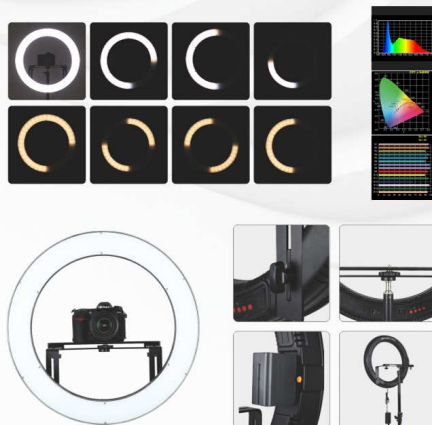

DVR-512DVC

Falcon Eyes new DVR series are designed to be used for portrait photography.

The new DVR-512DVC is design with 60 degree LEDs ranking, which can centralized the light flow to the object than traditional ranking. The new DVR series are equipped with soft light diffuser which can lower the glare and allow the model to perform the best.

The circular shape design is also enable a better fill of lighting on object. The new DVR series are also equipped with 4 quarters ON/OFF switch so photographers can exert their creativity on creating different effects and special eyes light.

The new DVR series are adjustable from 3200K-5600K by yellow / white colour separate dimmer control. It can also compliable with AC or DC (Sony F-mount) power which is convenient for outdoor photography work.